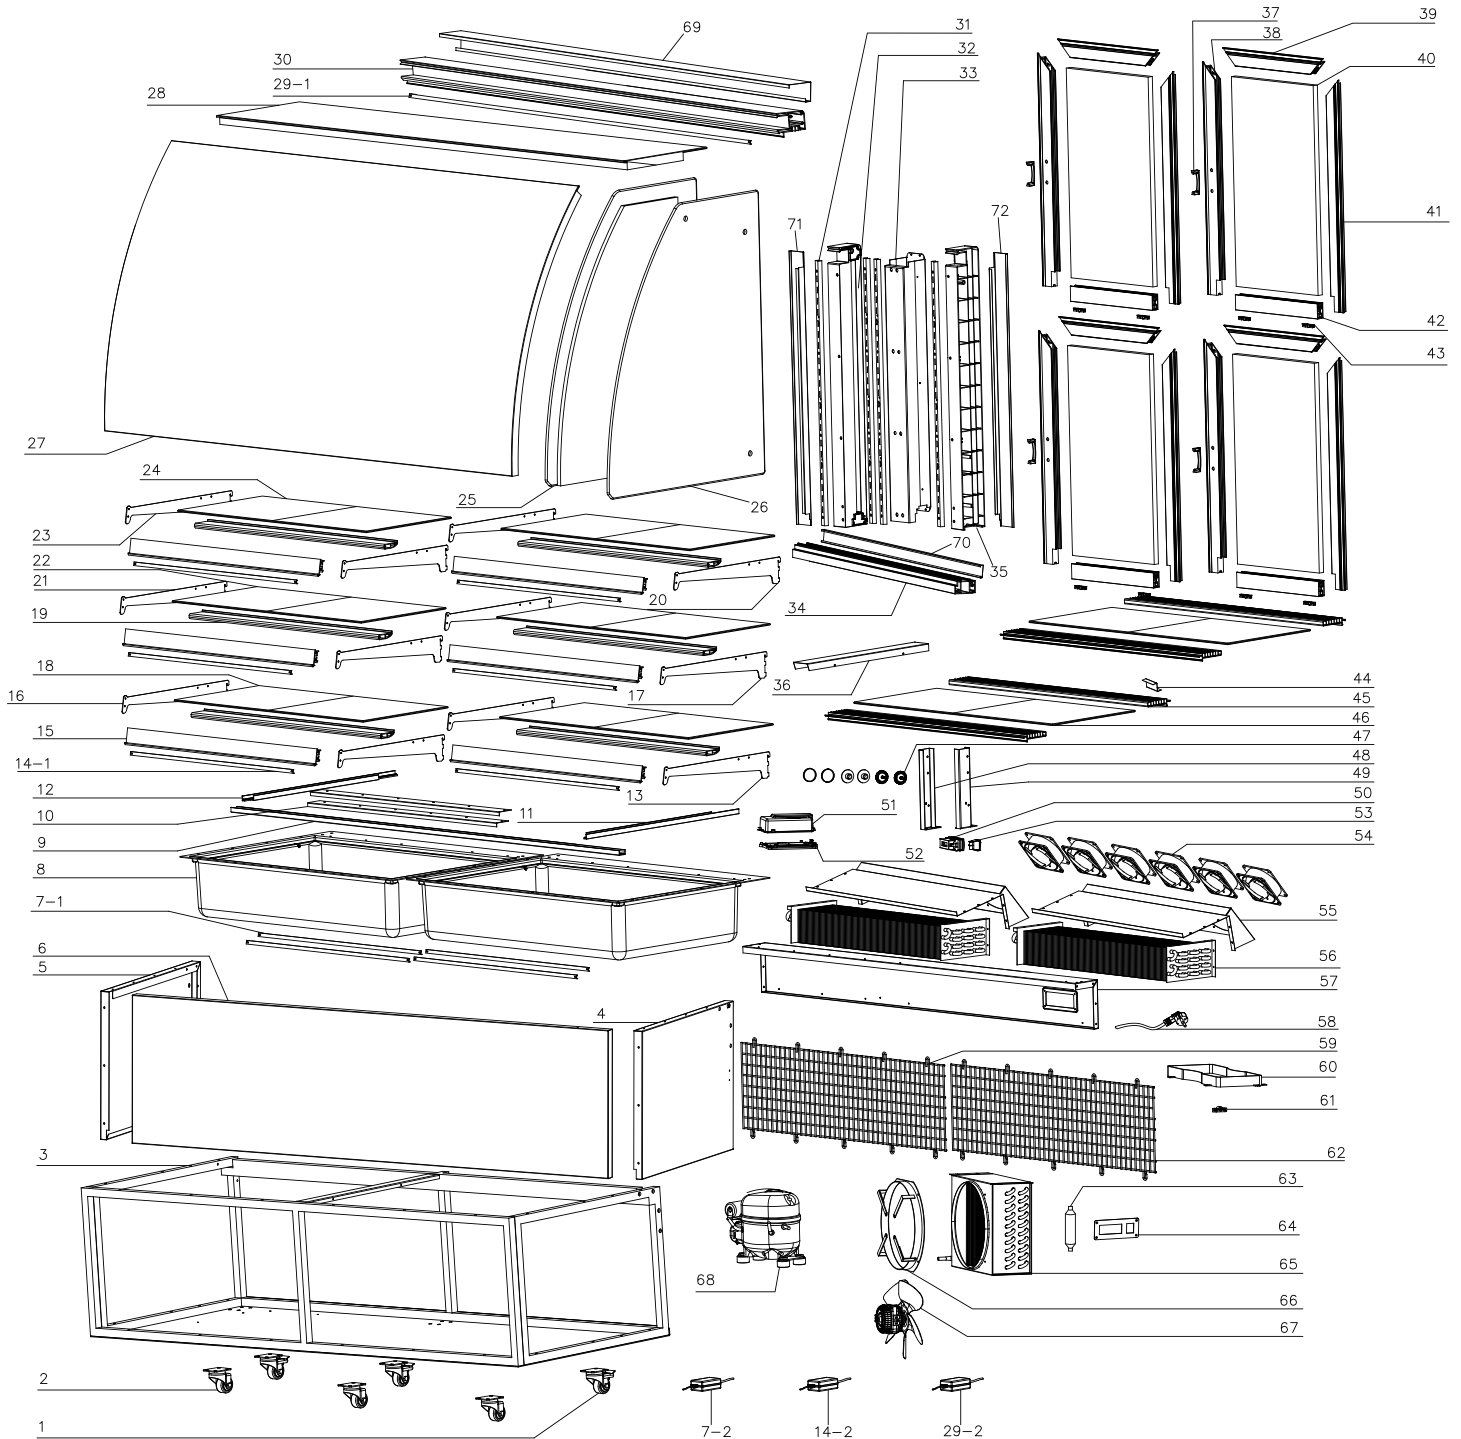

Parts Breakdown

Model RS-CN-0571 44504

Parts Breakdown

Model RS-CN-0571 44504

Item No.	Description	Position	Item No.	Description	Position	Item No.	Description	Position
71042	Rear Swivel Castor with Brake for 44504	1	AF519	Small Glass Shelf for 44504	24	AM043	Pole Fixer (Left) for 44504	48
79763	Swivel Front Castor without Brake for 44504	2	68180	Left Glass for 44504	25	60561	Rear Wheels for 44504	49
68203	Base for 44504	3	68186	Right Glass for 44504	26	AK226	Control for 44504	50
68164	Right Cover for 44504	4	AM040	Front Glass for 44504	27	71079	Thermostat Lid for 44504	51
68167	Left Cover for 44504	5	AM041	Top Glass for 44504	28	71082	Thermostat Base for 44504	52
AK215	Front Cover for 44504	6	AF525	Top LED for 44504	29-1	68196	Switch for 44504	53
68168	Bottom LED for 44504	7-1	AK201	6 LED Driver for 44504	29-2	AK227	Evaporator Motor for 44504	54
AG710	4 LED Driver for 44504	7-2, 14-2	AK221	Top Frame for 44504	30	68197	Evaporator Cover for 44504	55
71046	Evaporator Insulation for 44504	8	68185	Shelf Holder for 44504	31	71084	Evaporator for 44504	56
AK216	Front Glass Fixer for 44504	9	68184	Left Pole for 44504	32	AK229	Rear Frame for 44504	57
AM039	After Air Vent Fixed Parts for 44504	10, 44	AK222	Middle Column for 44504	33	AK205	Power Cord for 44504	58
68171	Left Glass Fixer for 44504	11	AK223	Bottom Frame for 44504	34	AK230	Left Back Grill for 44504	59
68170	Right Glass Fixer for 44504	12	68189	Right Pole for 44504	35	71089	Water Tray for 44504	60
68172	Right Bottom Shelf Holder for 44504	13	68283	Middle Cover Plate for 44504	36	AM025	Power Cord Fixer for 44504	61
68176	Middle LED for 44504	14-1	71110	Door Handle for 44504	37	AM044	Right Back Grill for 44504	62
AK217	Metal Price Tags for 44504	15	68190	Left Door Frame for 44504	38	AM045	Dry Filter for 44504	63
68211	Left Bottom Shelf Holder for 44504	16	71068	Top Upper Door Frame for 44504	39	77434	Control Panel for 44504	64
68175	Right Top Shelf Holder for 44504	17	AM042	Door Glass for 44504	40	68286	Condenser for 44504	65
68273	Bottom Glass Shelf for 44504	18	68192	Right Door Frame for 44504	41	68287	Condenser Fan Motor for 44504	66
AK218	Metal Shelf Support for 44504	19	71071	Bottom Door Frame for 44504	42	68199	Compressor for 44504	67
68276	Left Top Shelf Holder for 44504	20	71114	Door Glide Wheel for 44504	43	AF521	Top Back Frame for 44504	68
68177	Left Top Shelf Holder for 44504	21	AF520	Air In/Outlet for 44504	45	AF507	Left Back Frame for 44504	69
68275	Middle/Top Glass Shelf for 44504	22	AK225	Bottom Black Glass Frame for 44504	46	AF508	Right Back Frame for 44504	70
68274	Right Top Shelf Holder for 44504	23	71121	Screw Cover for 44504	47	AF522	Bottom Back Frame for 44504	71